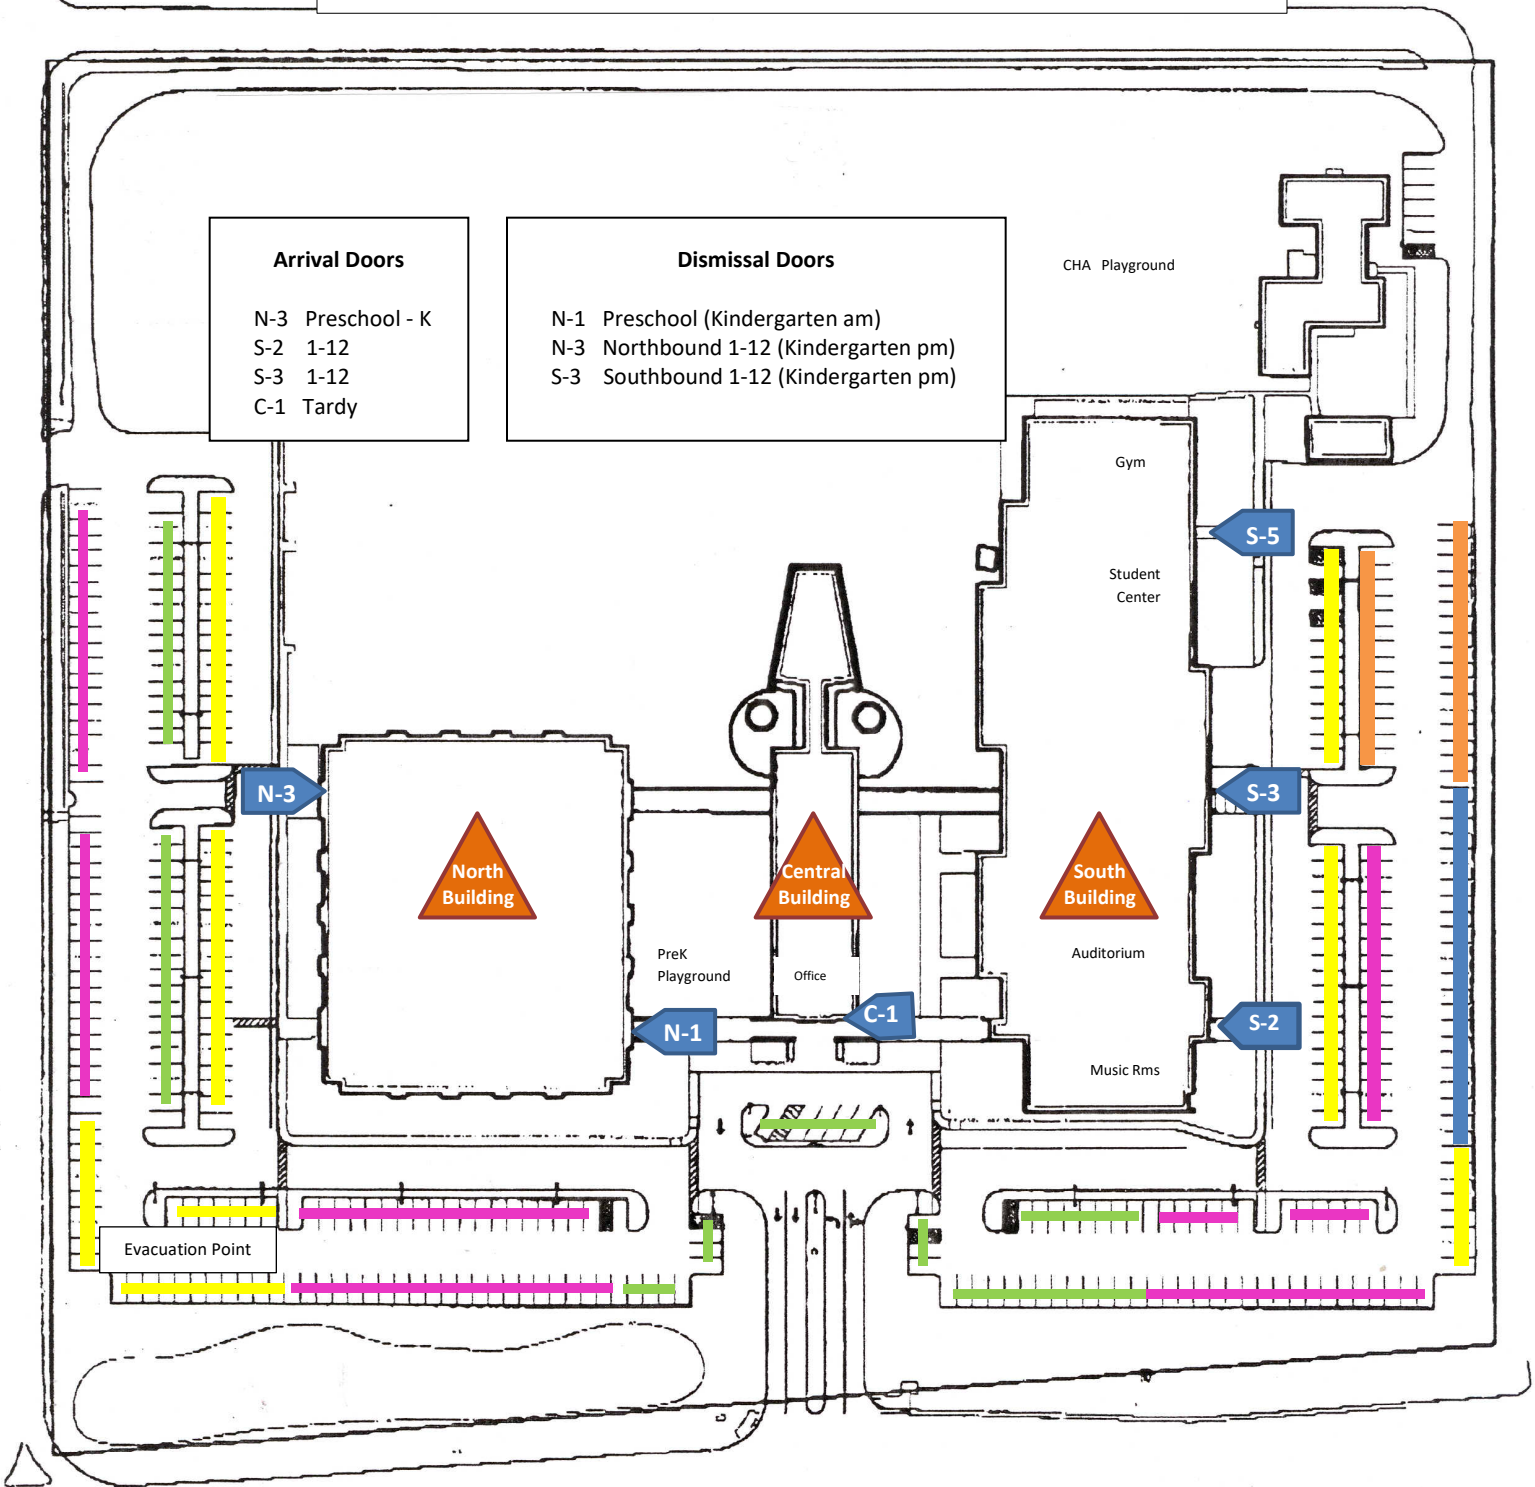

Parking Map

315 Waukegan Road, Northfield IL 60093

Parking Color Key - Please park in your designated parking area during **normal school days**.

- █ Faculty & Staff
- █ Parents & Guests
- █ US Students
- █ No Parking
- █ Spacesharing Partners (The Orchard, Montessori, etc.)

Arrival Doors

- N-3 Preschool - K
- S-2 1-12
- S-3 1-12
- C-1 Tardy

Dismissal Doors

- N-1 Preschool (Kindergarten am)
- N-3 Northbound 1-12 (Kindergarten pm)
- S-3 Southbound 1-12 (Kindergarten pm)

Evacuation Point